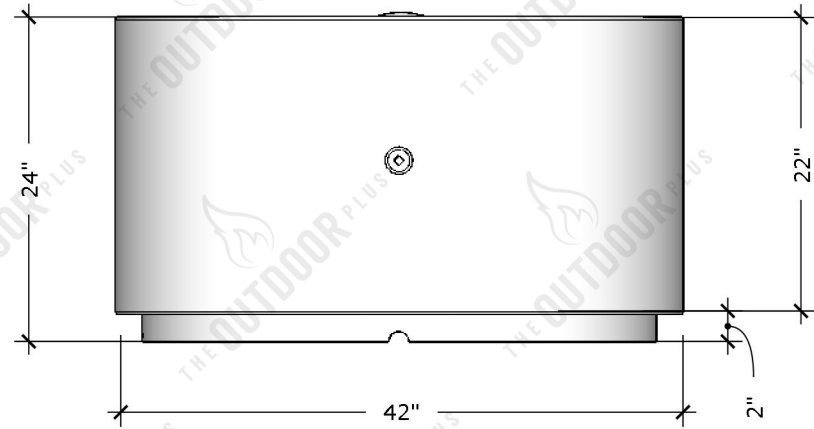

**PERSPECTIVE**

**FRONT**

**TOP**

**42" Florence Fire Table - 24" Tall  
Propane Application**

<b>Part Number</b>	OPT-FL4224
<b>Material</b>	GFRC Concrete/Stainless Steel
<b>Finishes</b>	Concrete Colors
<b>Gas Type</b>	LP
<b>Weight</b>	425 lbs.
<b>BTUs</b>	65,000
<b>Suggested Fire Glass</b>	55 lbs
<b>Access Door</b>	Yes