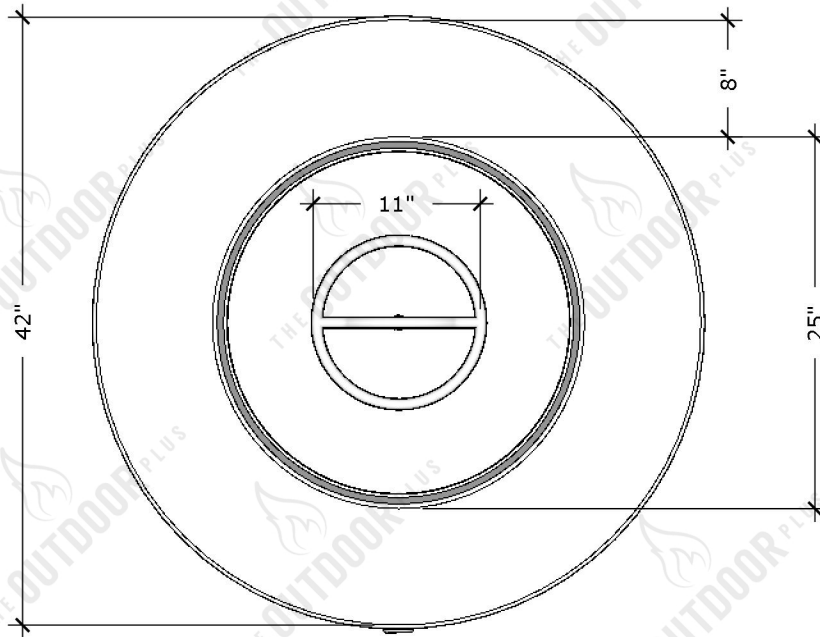

**PERSPECTIVE**

**FRONT**

**TOP**

**42" Florence Fire Table - 24" Tall  
Propane Application**

<b>Part Number</b>	OPT-FL4224
<b>Material</b>	GFRC Concrete/Stainless Steel
<b>Finishes</b>	Concrete Colors
<b>Gas Type</b>	LP
<b>Weight</b>	425 lbs.
<b>BTUs</b>	65,000
<b>Suggested Fire Glass</b>	55 lbs
<b>Access Door</b>	Yes